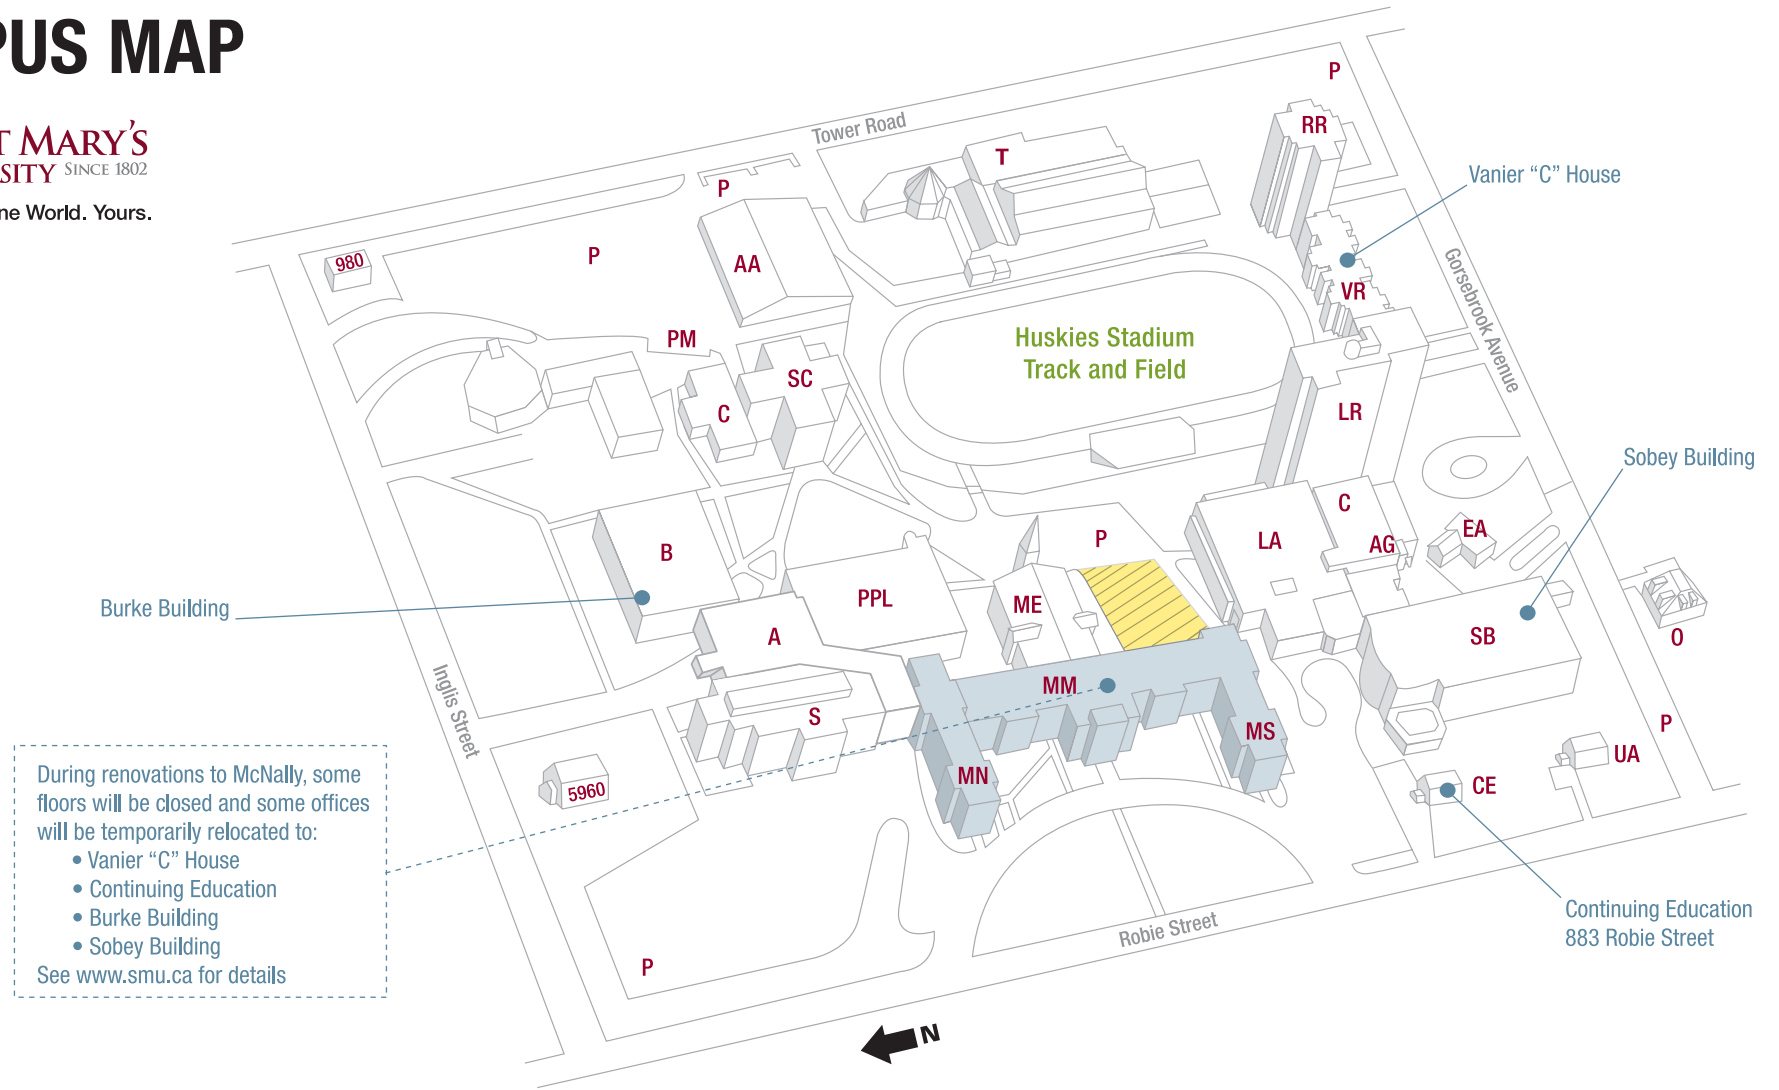

CAMPUS MAP

One University. One World. Yours.

During renovations to McNally, some floors will be closed and some offices will be temporarily relocated to:

- Vanier "C" House
- Continuing Education
- Burke Building
- Sobey Building

See www.smu.ca for details

LEGEND

A	Atrium	LA	Loyola Academic Complex	P	Parking	T	The Tower
AA	Alumni Arena	LR	Loyola Residence	PM	Parking Meters	UA	Development/Alumni
AG	Art Gallery	ME	McNally East Wing	PPL	Patrick Power Library	VR	Vanier Residence
B	Burke Building	MM	McNally Main	RR	Rice Residence	980	TESL Centre
C	Cafeteria	MN	McNally North Wing	S	Science Building	5960	Gorsebrook Research Institute for Atlantic Canada Studies/ CN Centre for Occupational Health & Safety
CE	Continuing Education	MS	McNally South Wing	SB	Sobey Building		
EA	External Affairs	O	The Oaks/International Activities	SC	O'Donnell Hennessey Student Centre		

 Parking area closed due to construction

All main buildings are wheelchair accessible and most are connected by tunnels or walkways.