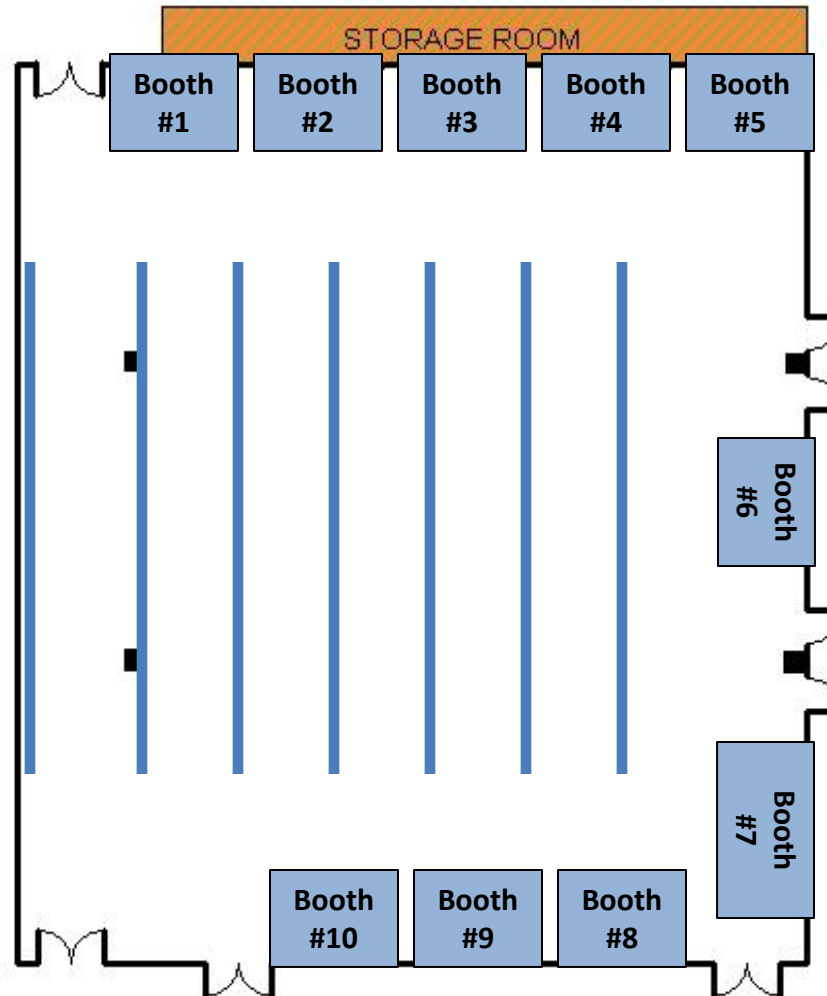

# Loyola Hall Conference Hall: For Posters and Exhibits

Conference Hall Dimensions: 71 x 81'

## CONFERENCE HALL

6 poster boards/row = 48' long  
6 rows of posters @ 8' spacings = 48'  
Booth space will be ~10' x 8'  
Allows 8.5' space at end of rows

Provisions for 156 poster spaces  
= 312 posters for the conference  
(2 poster sessions)